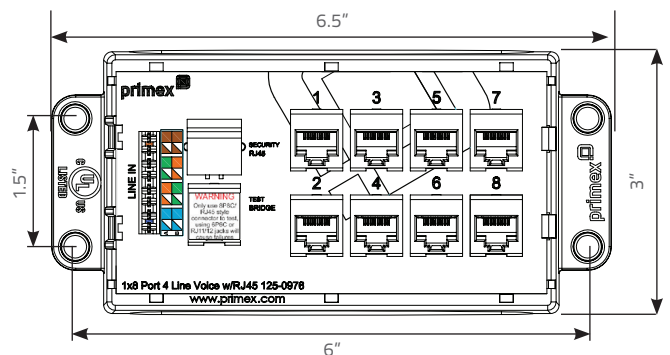

PRIMEX

Product Specifications

Voice Module

1x8 Port 4 Line w/RJ45

1. SUMMARY

The Primex 1x8 Port 4 Line Voice Module w/RJ45 offers telephone termination points and an integrated RJ45 jack for security system line seizure. An additional test/output jack is provided.

Designed to fit in Primex Media Panels for structured wiring, the modules extend the networking functionality of the connected home in SFU and MDU applications.

2. DIMENSIONS

SIZE: 6.5"L x 3"W x 1.75"H

3. FEATURES & BENEFITS

- Four line voice single punchdown input with eight RJ45 jacks provide quick and easy voice distribution for pre-connectorized cable.
- Easily and securely installed with four push pins.
- Simplified plug and play connectivity supports applications with transferrable connections.
- Fits Primex Media Panels for structured wiring (PR1500, P2100, P3000, P4200, P6300).
- Arched mounting bracket allows for cable run access.
- Ideal for hospitality, health care and retirement communities where room changes are frequent.
- UL-Listed

4. CONFIGURATIONS

Part #	Description
125-0976	1x8 Port 4 Line Voice Module w/RJ45

FOR MORE INFORMATION CONTACT:

1.604.881.7875 1.604.881.7835
www.primex.com

primex **Fit everything. Together.**