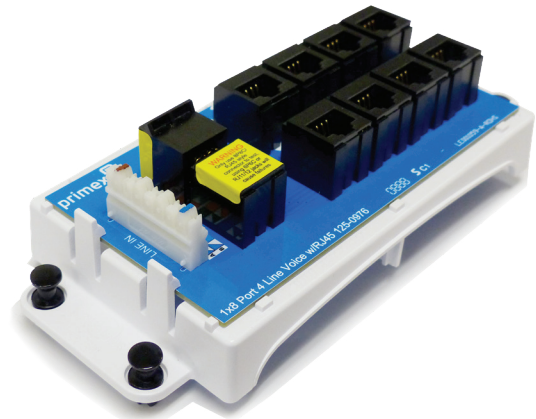

PRIMEX

Product Specifications

Voice Module

1x8 Port 4 Line w/RJ45

1. SUMMARY

The Primex 1x8 Port 4 Line Voice Module w/RJ45 offers telephone termination points and an integrated RJ45 jack for security system line seizure. An additional test/output jack is provided.

Designed to fit in Primex Media Panels for structured wiring, the modules extend the networking functionality of the connected home in SFU and MDU applications.

2. DIMENSIONS

SIZE: 6.5"L x 3"W x 1.75"H

3. FEATURES & BENEFITS

- Four line voice single punchdown input with eight RJ45 jacks provide quick and easy voice distribution for pre-connectorized cable.
- Easily and securely installed with four push pins.
- Simplified plug and play connectivity supports applications with transferrable connections.
- Fits Primex Media Panels for structured wiring (PR1500, P2100, P3000, P4200, P6300).
- Arched mounting bracket allows for cable run access.
- Ideal for hospitality, health care and retirement communities where room changes are frequent.
- UL-Listed

4. CONFIGURATIONS

Part #	Description
125-0976	1x8 Port 4 Line Voice Module w/RJ45

FOR MORE INFORMATION CONTACT:

1.604.881.7875 1.604.881.7835
www.primex.com

primex **Fit everything. Together.**