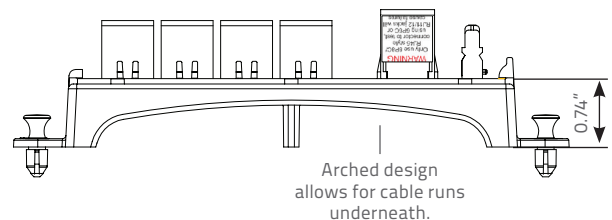

PRIMEX

Product Specifications

Voice Module

1x8 Port 4 Line w/RJ45

1. SUMMARY

The Primex 1x8 Port 4 Line Voice Module w/RJ45 offers telephone termination points and an integrated RJ45 jack for security system line seizure. An additional test/output jack is provided.

Designed to fit in Primex Media Panels for structured wiring, the modules extend the networking functionality of the connected home in SFU and MDU applications.

2. DIMENSIONS

SIZE: 6.5"L x 3"W x 1.75"H

3. FEATURES & BENEFITS

- Four line voice single punchdown input with eight RJ45 jacks provide quick and easy voice distribution for pre-connectorized cable.
- Easily and securely installed with four push pins.
- Simplified plug and play connectivity supports applications with transferrable connections.
- Fits Primex Media Panels for structured wiring (PR1500, P2100, P3000, P4200, P6300).
- Arched mounting bracket allows for cable run access.
- Ideal for hospitality, health care and retirement communities where room changes are frequent.
- UL-Listed

4. CONFIGURATIONS

Part #	Description
125-0976	1x8 Port 4 Line Voice Module w/RJ45

FOR MORE INFORMATION CONTACT:

1.604.881.7875 1.604.881.7835
www.primex.com

primex **Fit everything. Together.**